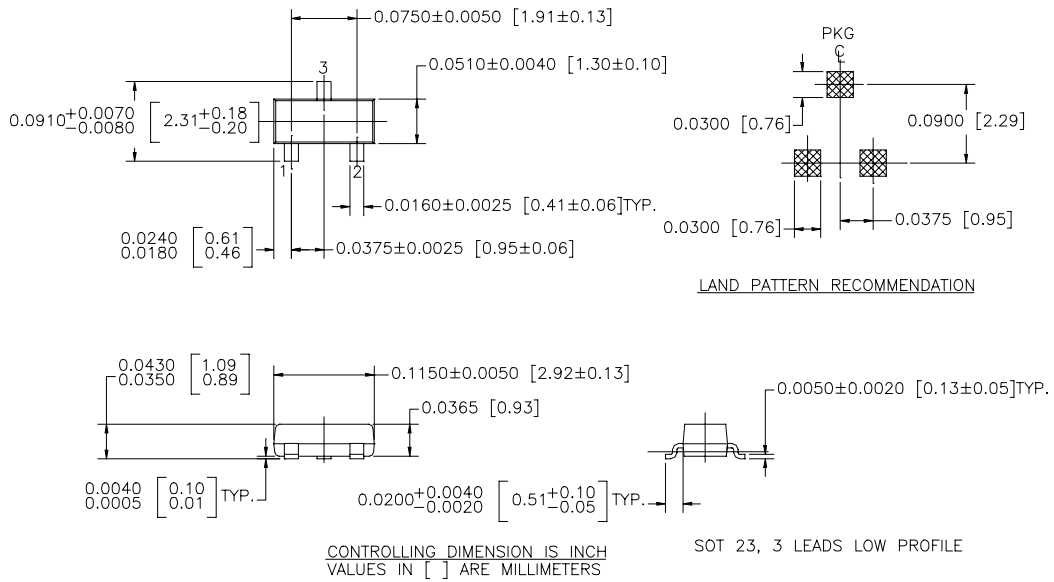

SOT-23 Package Dimensions

Scale 1:1 on letter size paper

Dimensions shown below are in:
inches [millimeters]

Part Weight per unit (gram): 0.0082

NO